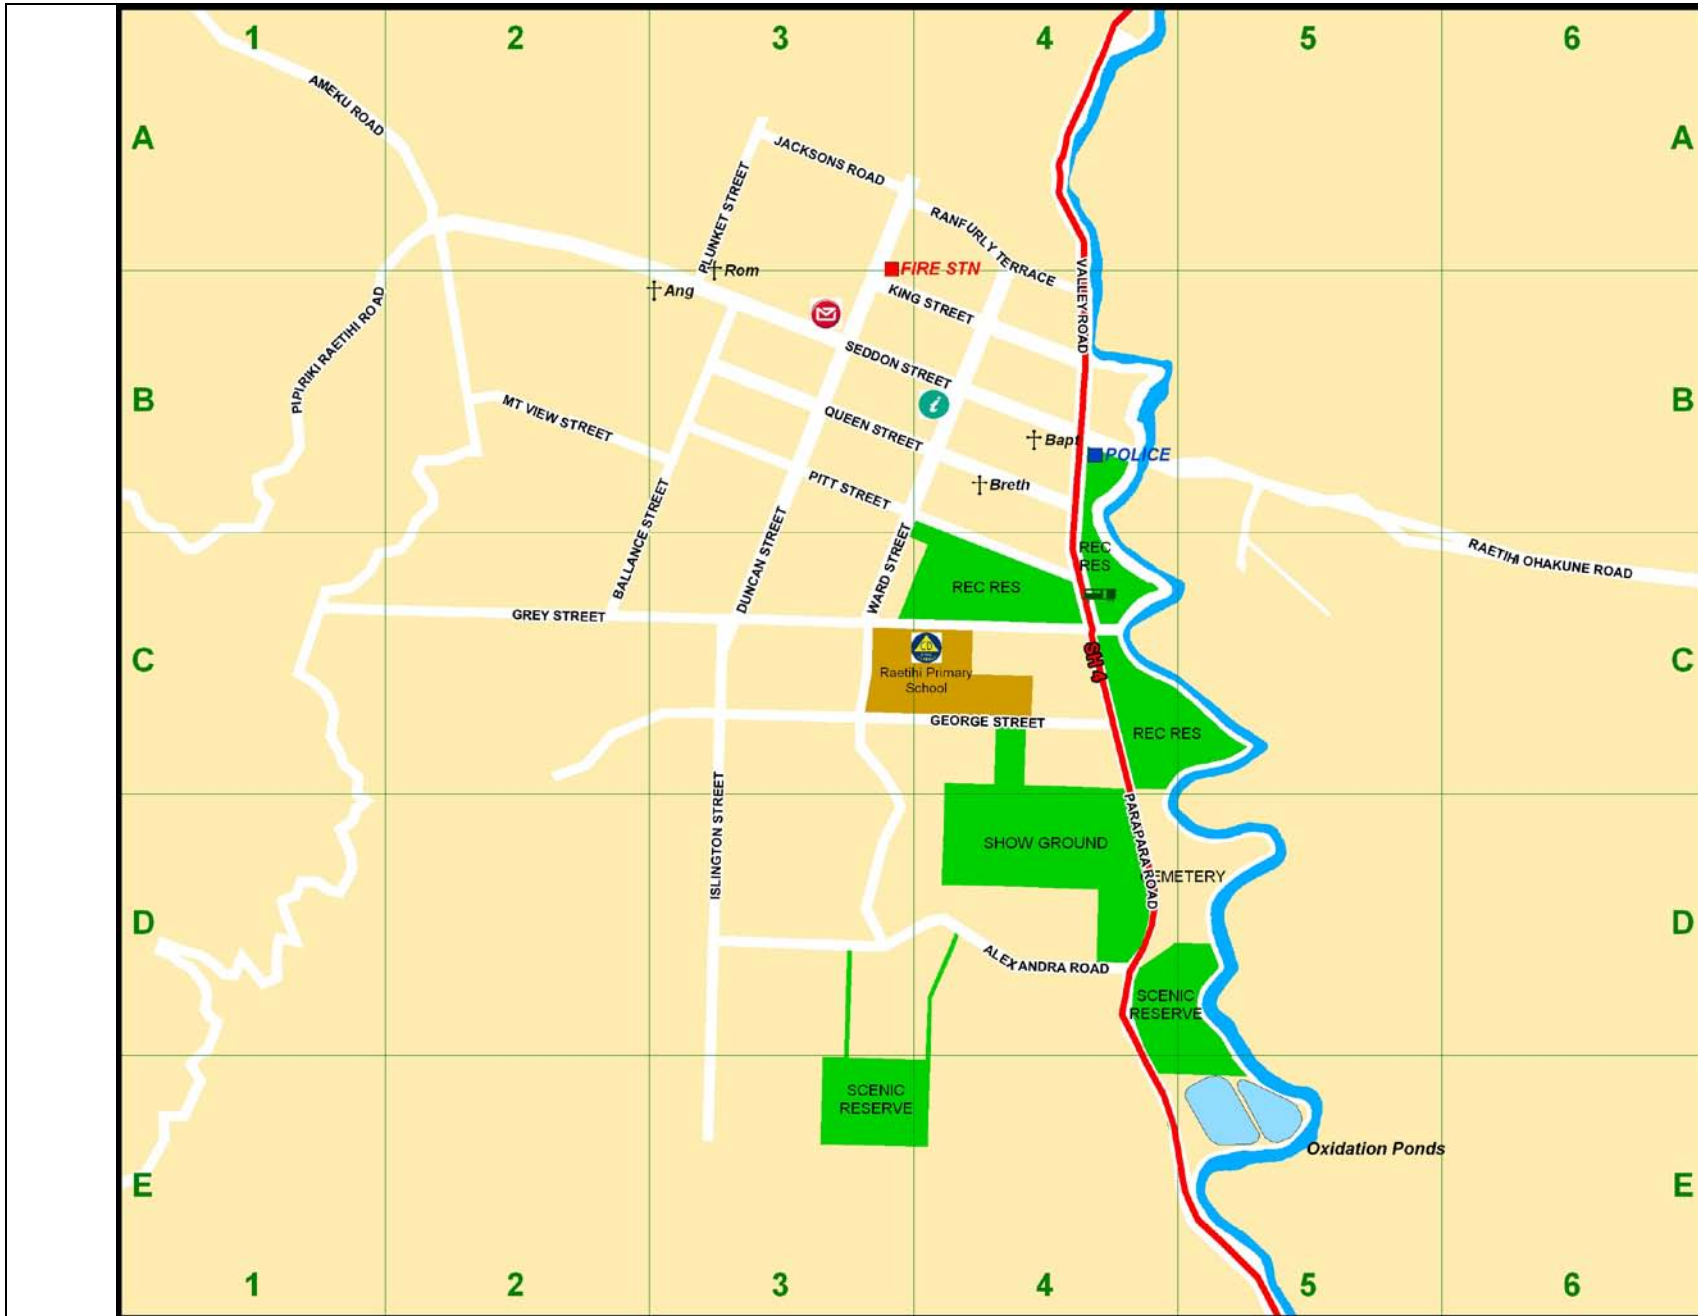

Street Maps

**RUAPEHU
DISTRICT
COUNCIL**

Street Map

Raetihi

	Post Shop
	Information Centre
	Civil Defence Welfare Centre
	Boat Ramp
	Bus Depot
	Motor Camp
	Golf Course
	Hospital
	Church
	Stormwater Pipes
	Water Pipes
	Wastewater Pipes

© Ruapehu District Council 2010

Cadastral Information is derived from LINZ's Digital Cadastral Record System (CRS).

CROWN COPYRIGHT RESERVED.